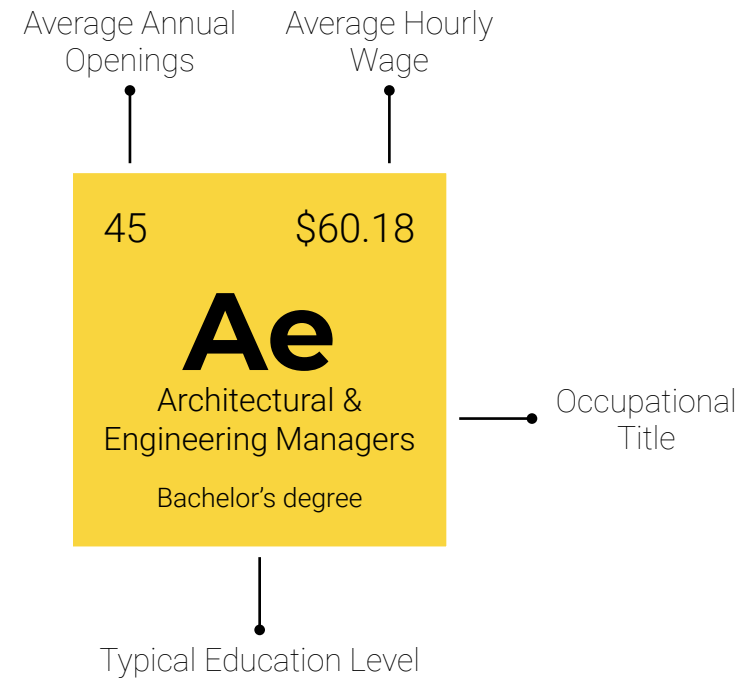

Periodic Table of Science, Technology, Engineering, & Math (STEM) Occupations In Nebraska

45 $60.18
Ae
Architectural & Engineering Managers
Bachelor's Degree

53 $26.68
Dn
Dietitians & Nutritionists
Bachelor's Degree

200 $59.59
Ci
Computer & Information Systems Managers
Bachelor's Degree

327 $57.54
Mh
Medical & Health Services Managers
Bachelor's Degree

STEM Disciplines:

123 $57.14
Ph
Pharmacists
Doctoral or Professional Degree

124 $54.72
Pa
Physician Assistants
Master's Degree

35 $47.15
Se
Sales Engineers
Bachelor's Degree

253 $31.90
Sr
Sales Representatives, Wholesale & Manufacturing, Technical & Scientific Products
Bachelor's Degree

126 $26.88
Rt
Radiologic Technologists
Associate's Degree

39 $28.59
Ct
Chemical Technicians
Associate's Degree

43 $88,284*
Bs
Biological Science Teachers, Postsecondary
Doctoral or Professional Degree

198 $95,927*
Hs
Health Specialties Teachers, Postsecondary
Doctoral or Professional Degree

67 $76,299*
Ni
Nursing Instructors & Teachers, Postsecondary
Doctoral or Professional Degree

91 $26.09
Ad
Architectural & Civil Drafters
Associate's Degree

159 $43.56
Ce
Civil Engineers
Bachelor's Degree

60 $29.56
Ee
Electrical & Electronics Engineering Technicians
Associate's Degree

116 $40.61
Ie
Industrial Engineers
Bachelor's Degree

43 $37.31
Ch
Chemists
Bachelor's Degree

*Hourly wages not available; annual wages can be converted to an approximate hourly rate by dividing the annual wages by 2,080 hours

43 $52.64
Ac
Actuaries
Bachelor's Degree

394 $25.24
Cs
Computer User Support Specialists
Some College, no Degree

502 $44.11
Sd
Software Developers, Applications
Bachelor's Degree

103 $30.11
Wd
Web Developers
Associate's Degree

77 $34.55
Cs
Clinical, Counseling, & School Psychologists
Doctoral or Professional Degree

82 $30.17
Sp
Soil & Plant Scientists
Bachelor's Degree